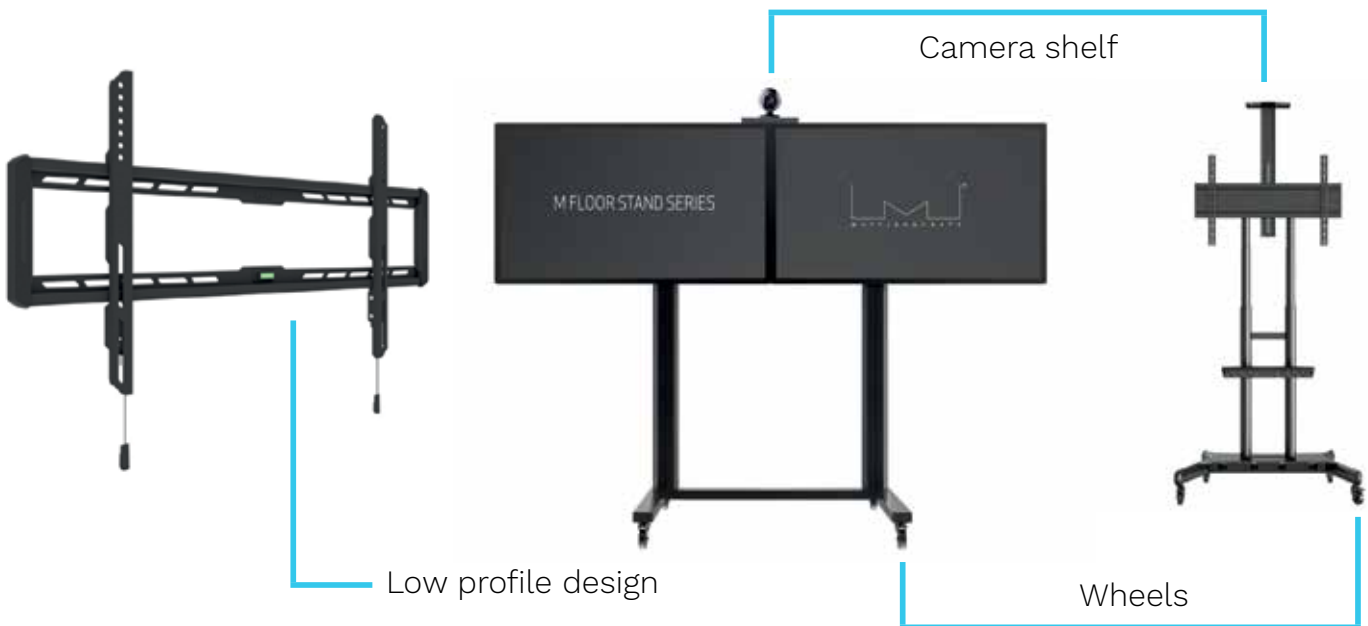

Contact your local Maverick Team:

Maverick Sweden | Phone: +46 8-795 20 00 | E-mail: swe@tdmaverick.com

Maverick Finland | Phone: +358 201 553 636 | E-mail: maverick@techdata.fi

Maverick Norway | Phone: +47 22 89 70 00 | E-mail: eirik.esbensen@tdmaverick.com

Maverick Denmark | Phone: +45 44 88 75 75 | E-mail: mette.finneman@tdmaverick.com

Microsoft SKYPE ROOM SYSTEMS

powered by